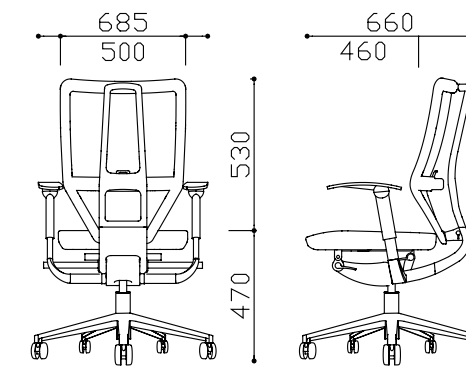

CUACT03/04