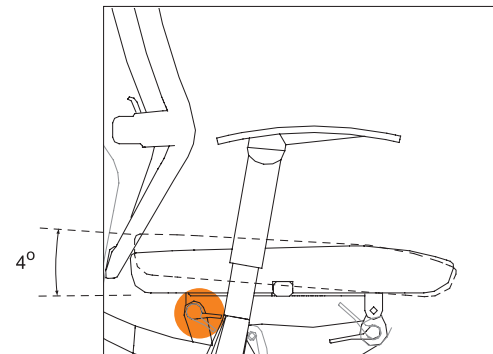

Rotating the connector behind the chair to adjust the depth of seating, so different people can be satisfied with their individual size.

Comfortable Seating Experience

① Updown Handle

- Adjust the height of seat
- Pull or push the control lever to adjust the seat to a comfortable height

② Tilting Adjust Handle

- Adjust back hardness
- Rotating the knob to select a most comfortable support
- "+" Represents an increase in hardness
- "-" Means a reduction in hardness.
- * Advise you keep a light resistance

③ Seat Movable Handle

- Adjust & Movable Cushion
- When you work or rest, you can rotate the slide lever to bottom of the rear seat to get more comfort

④ Tilting Locking Handle

- Adjustable back tilting and angle locking function
- Give your back the best support whenever you have different pose. The seat back can be locked at 4 different angles.

Adjustable Armrest Height, Width, Rotation

Pressing the black button between the armrest and seating, adjusting the seat width (you can maximize the width to 60mm). Rotating the armrest to get your desirable sitting position.