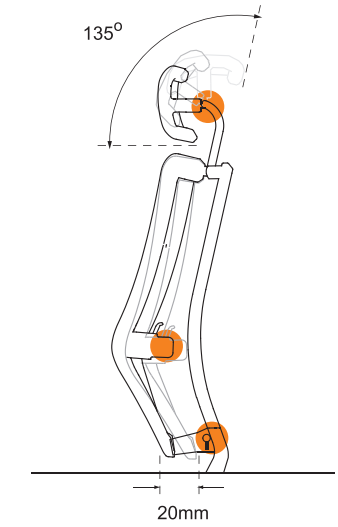

LIST OF OPTIONS AVAILABLE

ACTIVA
Series

Designed for absolute comfort

Features

Headrest can be adjusted 45° with three gears, so head and neck can get the best support.

Lumbar support can slide up and down 30mm, give your waist a comfortable supporting .

Rotating the connector behind the chair to adjust the depth of seating, so different people can be satisfied with their individual size.

Comfortable Seating Experience

① Updown Handle

- Adjust the height of seat
- Pull or push the control lever to adjust the seat to a comfortable height

② Tilting Adjust Handle

- Adjust back hardness
- Rotating the knob to select a most comfortable support
- "+" Represents an increase in hardness
- "-" Means a reduction in hardness.
- * Advise you keep a light resistance

Adjustable Armrest Height, Width, Rotation

Pressing the black button between the armrest and seating, adjusting the seat width (you can maximize the width to 60mm). Rotating the armrest to get your desirable sitting position.