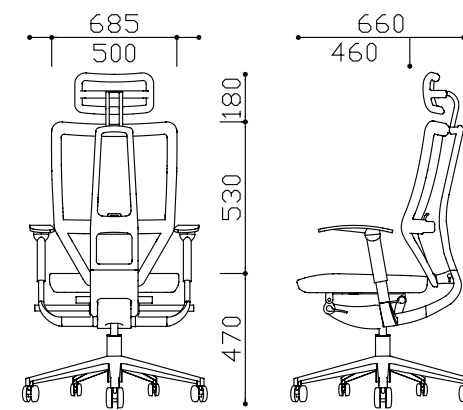

Adjustable Armrest Height, Width, Rotation

Pressing the black button between the armrest and seating, adjusting the seat width (you can maximize the width to 60mm). Rotating the armrest to get your desirable sitting position.

Adjustable Armrest Height

Adjustable Armrest Rotation

Reminding:

1. In order to create different working environment, we offer a variety of color selections to meet your preferences.
2. Considering different people has different seat habit, we specifically provide two kinds of basic style, you can choose high back or middle back.